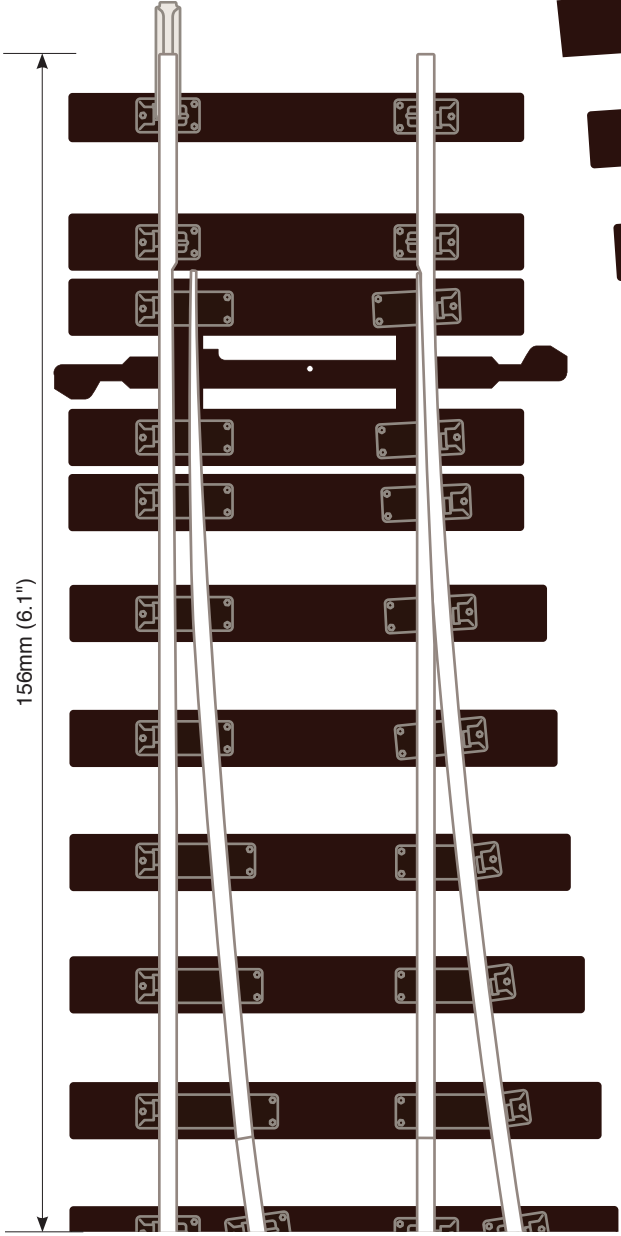

PICO SETRACK

**O GAUGE CODE 124
TURNOUT AND CROSSING PLANS
LEFT HAND TURNOUT
ST-U751**

Overall Length
394mm (15.5")

156mm (6.1")

Join here (A)

238mm (9.4")

Join here (A)

These plans are produced by the manufacturers and may be reproduced by modellers for the purpose of layout building. Commercial copying or reproduction prohibited.

© PRITCHARD PATENT PRODUCT CO. LTD,
BEER, DEVON EX12 3NA ENGLAND

Use this scale bar to check that your printer is printing at 100%