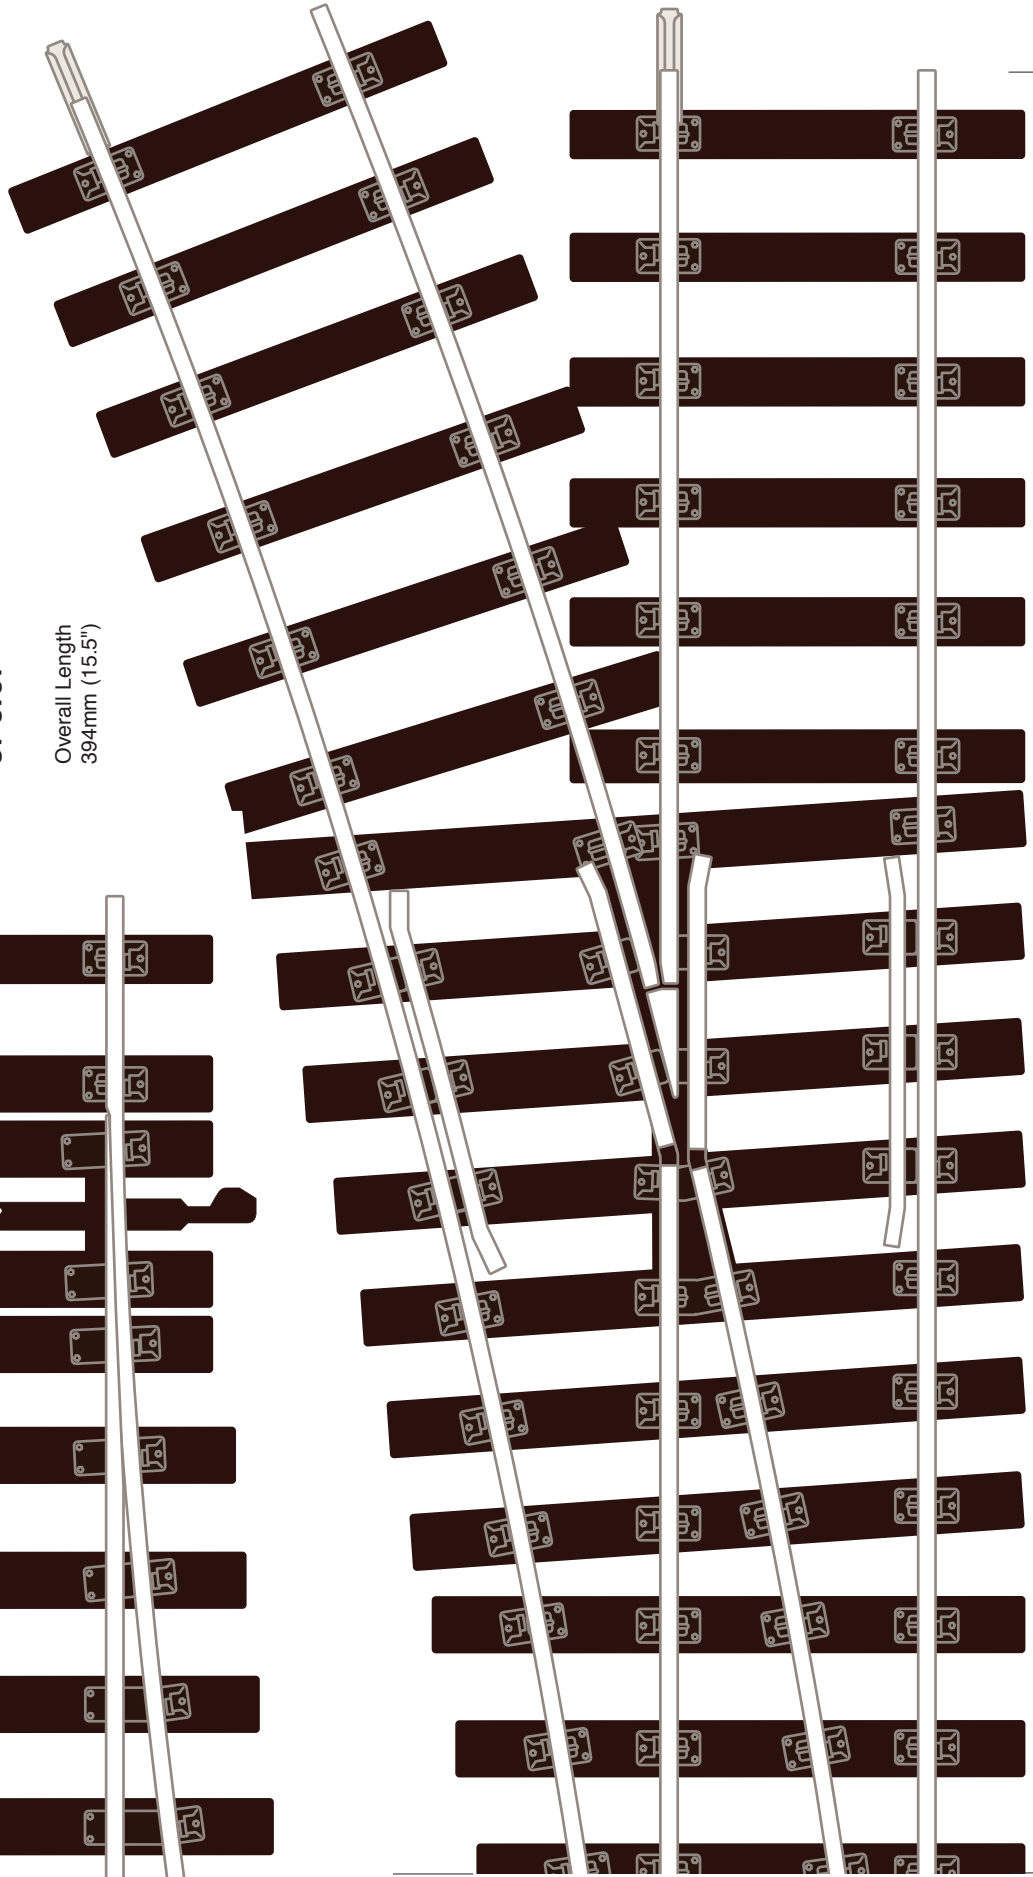

PICO SETRACK

**O GAUGE CODE 124
TURNOUT AND CROSSING PLANS
LEFT HAND TURNOUT
ST-U751**

Overall Length
394mm (15.5")

156mm (6.1")

Join here (A)

238mm (9.4")

Join here (A)

These plans are produced by the manufacturers and may be reproduced by modellers for the purpose of layout building. Commercial copying or reproduction prohibited.

© PRITCHARD PATENT PRODUCT CO. LTD,
BEER, DEVON EX12 3NA ENGLAND

Use this scale bar to check that your printer is printing at 100%