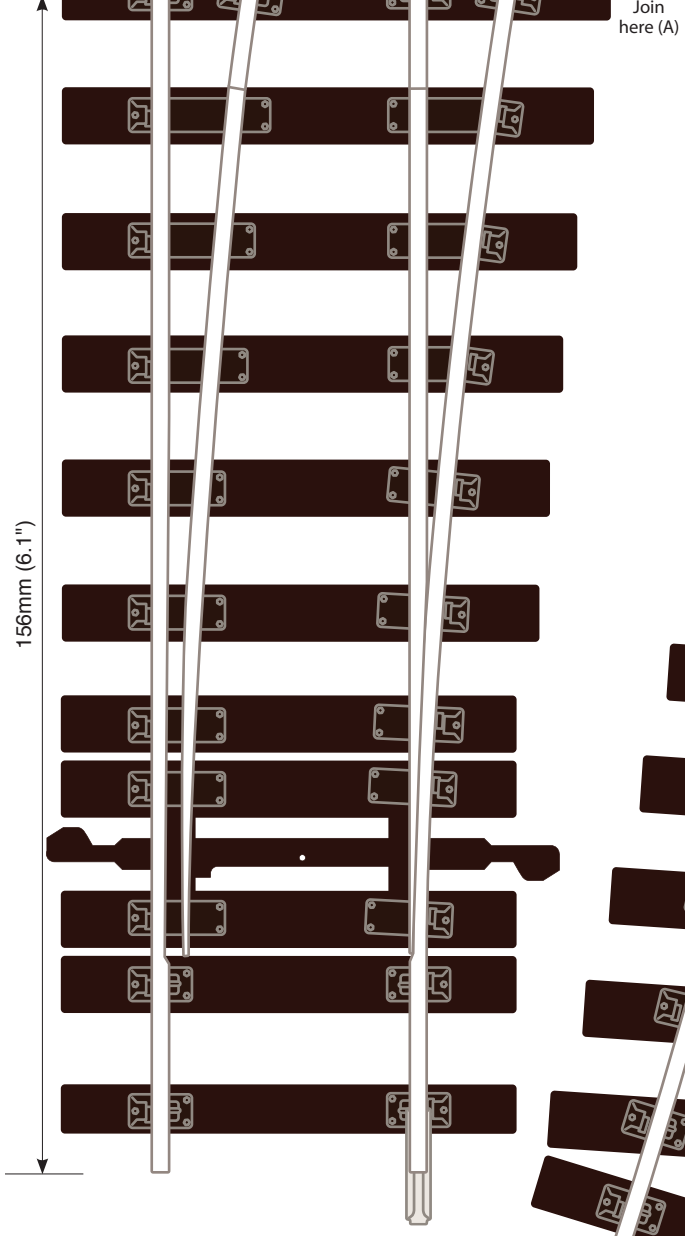

PECO SETRACK

O GAUGE CODE 124 TURNOUT AND CROSSING PLANS

RIGHT HAND TURNOUT

ST-U750

Overall Length
394mm (15.5")

Use this scale bar to check that your printer is printing at 100%