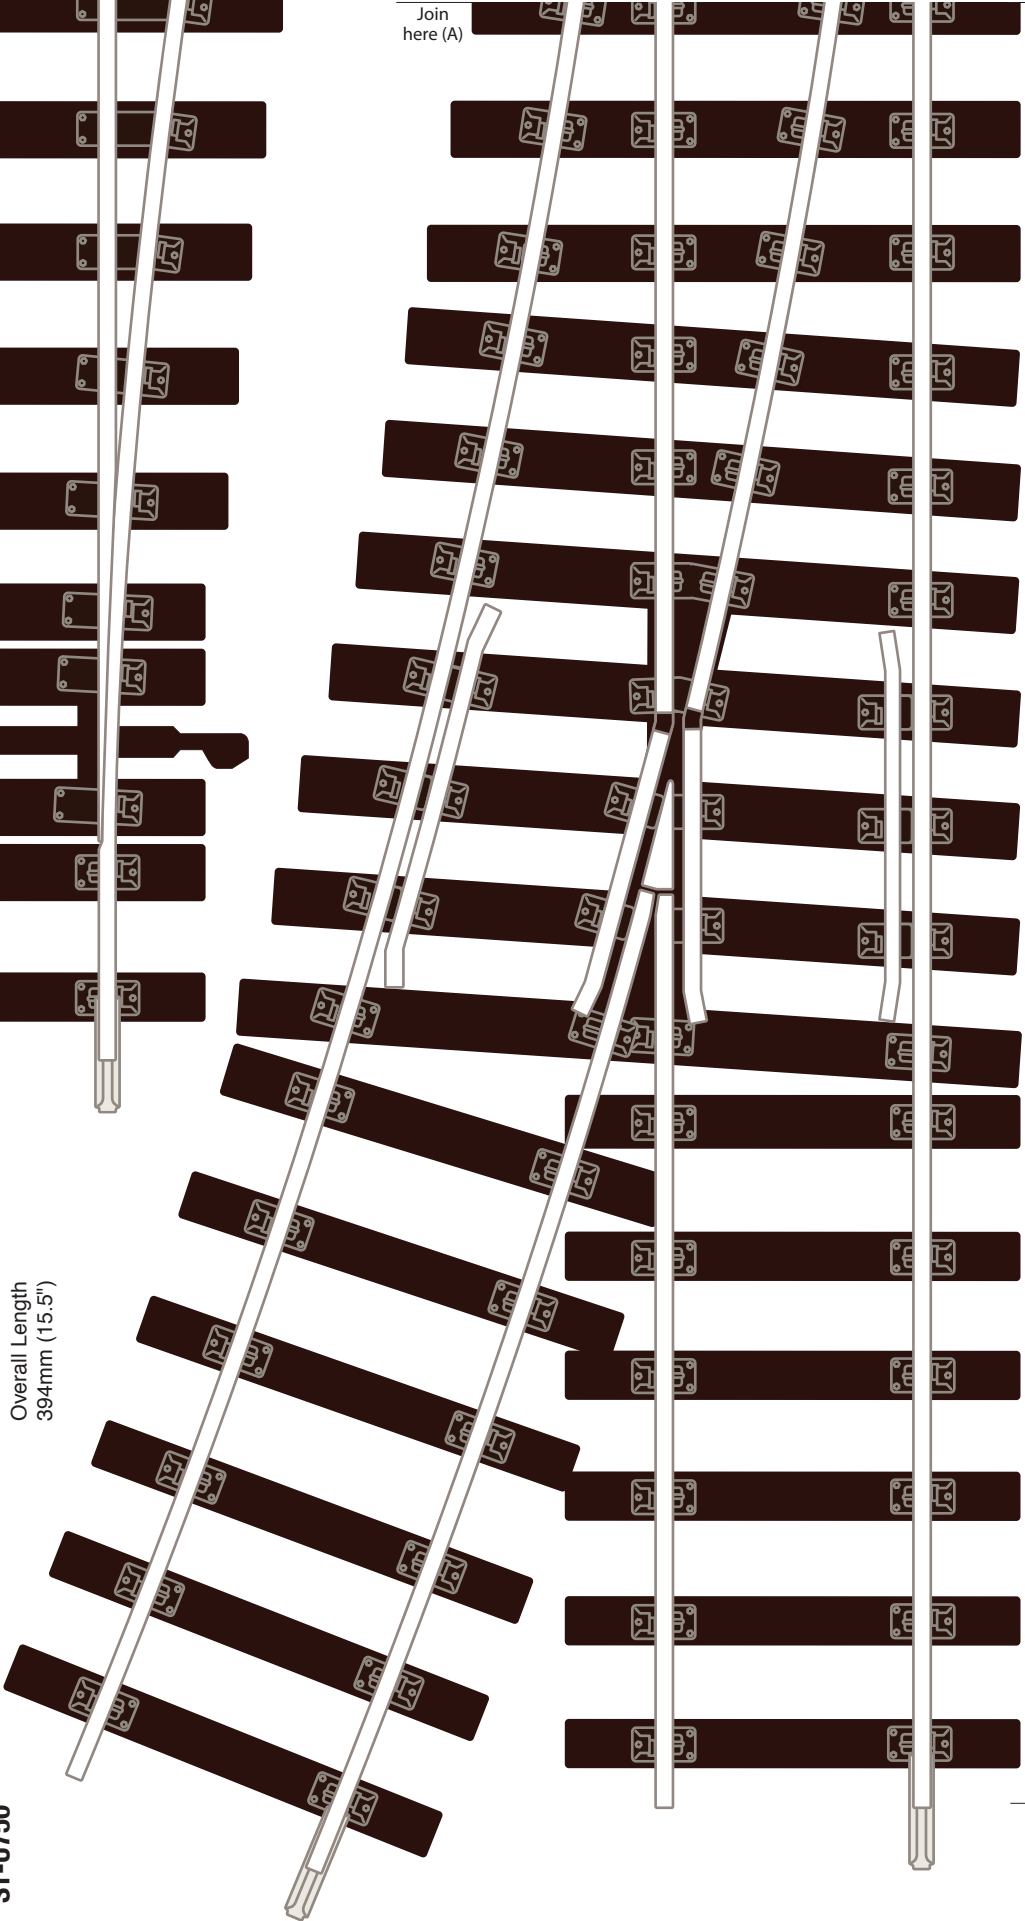

PECO SETRACK

O GAUGE CODE 124 TURNOUT AND CROSSING PLANS

RIGHT HAND TURNOUT

ST-U750

Overall Length
394mm (15.5")

Use this scale bar to check that your printer is printing at 100%